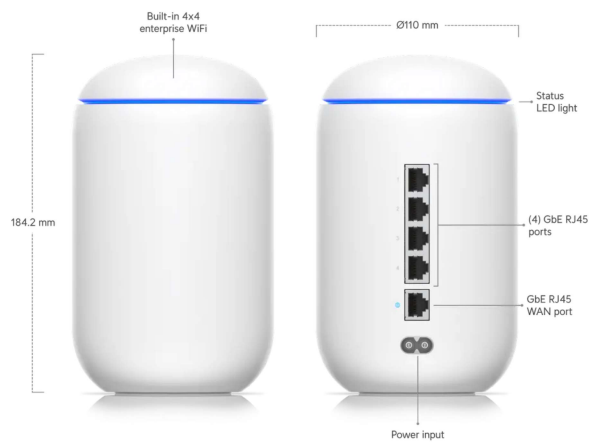

Tech Specs

UniFi UIISP Branding

UniFi Cloud Gateways

WiFi

Switching

Cloud Keys & Gateways

Camera Security

Door Access

Phone System

New Integrations

Accessories

UniFi Cloud Gateways / Dream Machine

Datasheet

Installation Guide

Marketing Images

Mechanical

Dimensions	Ø110 x 184.1 mm (Ø4.3 x 7.3")
Weight	1.1 kg (2.3 lb)
Enclosure material	Polycarbonate

Hardware

Processor	Quad-core Arm® Cortex® A57 at 1.7 GHz
System memory	2 GB DDR RAM
Management interface	Ethernet Bluetooth
Networking interface	(4) LAN: GbE RJ45 ports (1) WAN: GbE RJ45 port
Power method	Universal AC input, 100—240V AC, 0.6A Max., 50/60 Hz
Power supply	AC/DC, internal, 50W
Supported voltage range	100—240V AC
Max. power consumption	26W
Max. TX power	
2.4 GHz	23 dBm
5 GHz	26 dBm
MIMO	
2.4 GHz	2 x 2